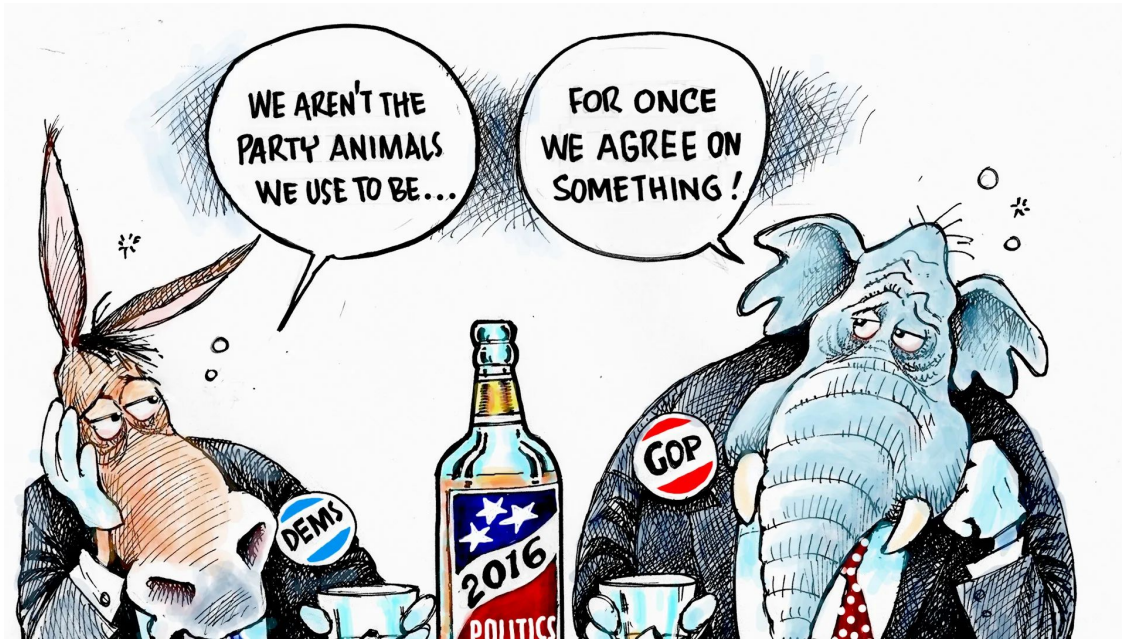

- The Republican National Committee

“We are fighting for a better, fairer, and brighter future for every American: rolling up our sleeves, empowering grassroots voters and organizing everywhere to build back better.”

- Democratic National Committee

**BRANCO** Americans for Limited Government  
©2021 Creators.com

© DAVE GRANLUND.COM  
POLITICAL CARTOONS.COM